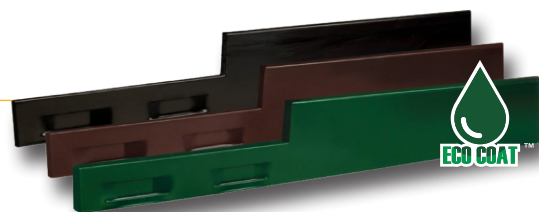

NEW EDGING SIZES

800-321-1115
CoyoteLSP.com

ECOEDGE™

Available in All Finishes

14 GAUGE

Now Available in 6-inch Height

6" x 14 GA x 10'
Roll-Top Punched Edging

TOUGHEDGE™

Available in All Finishes

11 GAUGE

Now Available
in 10-foot Length

4" x 11GA x 10'
Punched Edging

6" x 11GA x 10' or 16'
Heavy Pocket Punched Edging
(receives heavy duty 16" x 8 gauge stake)

3/16"

Available in Heavy Pocket
10-foot Length

6" x 3/16" x 10' or 16'
Heavy Pocket Punched Edging
(receives heavy duty 16" x 8 gauge stake)

1/4"

All New in 5-inch
or 6-inch Height

5" x 1/4" x 10' or 16'
Punched Edging

6" x 1/4" x 10' or 16'
Punched Edging

NEW ACCESSORIES

ARBOREDGE™

2' diameter, 1-piece steel tree ring

CORNERS

Pre-formed, steel corner edging

START & STOP

End pieces that create a finished look

ENVIRONMENTALLY FRIENDLY
POWDER COATING PROCESS