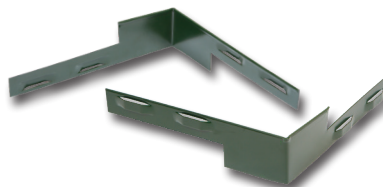

Available in All Finishes

11 GAUGE

Now Available
in 10-foot Length

4" x 11GA x 10'
Punched Edging

6" x 11GA x 10' or 16'
Heavy Pocket Punched Edging
(receives heavy duty 16" x 8 gauge stake)

3/16"

Available in Heavy Pocket
10-foot Length

6" x 3/16" x 10' or 16'
Heavy Pocket Punched Edging
(receives heavy duty 16" x 8 gauge stake)

1/4"

All New in 5-inch
or 6-inch Height

5" x 1/4" x 10' or 16'
Punched Edging

6" x 1/4" x 10' or 16'
Punched Edging

NEW ACCESSORIES

ARBOREDGE™

2' diameter, 1-piece steel tree ring

CORNERS

Pre-formed, steel corner edging

START & STOP

End pieces that create a finished look

ENVIRONMENTALLY FRIENDLY
POWDER COATING PROCESS