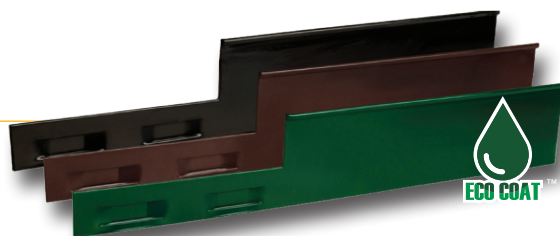

NEW EDGING SIZES

800-321-1115
CoyoteLSP.com

ECOEDGE™

Available in All Finishes

14 GAUGE

Now Available in 6-inch Height

6" x 14 GA x 10'
Roll-Top Punched Edging

TOUGHEDGE™

Available in All Finishes

11 GAUGE

Now Available
in 10-foot Length

4" x 11GA x 10'
Punched Edging

6" x 11GA x 10' or 16'
Heavy Pocket Punched Edging
(receives heavy duty 16" x 8 gauge stake)

3/16"

Available in Heavy Pocket
10-foot Length

6" x 3/16" x 10' or 16'
Heavy Pocket Punched Edging
(receives heavy duty 16" x 8 gauge stake)

1/4"

All New in 5-inch
or 6-inch Height

5" x 1/4" x 10' or 16'
Punched Edging

6" x 1/4" x 10' or 16'
Punched Edging

NEW ACCESSORIES

ARBOREDGE™

2' diameter, 1-piece steel tree ring

CORNERS

Pre-formed, steel corner edging

START & STOP

End pieces that create a finished look

ENVIRONMENTALLY FRIENDLY
POWDER COATING PROCESS