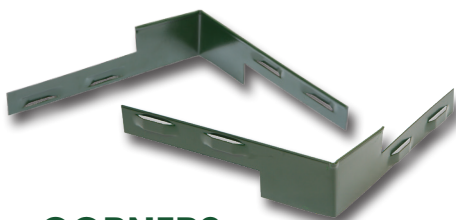

Finish:..... Available in all Finishes

Stake Type:..... Interlocking

3 sections = 3' dia ring

4 sections = 4' dia ring

5 sections = 5' dia ring

ARBOREDGE™

2' diameter, 1-piece steel tree ring

Height:..... 4", 5" or 6"

Diameter:..... 2'

Thickness:..... 14 GA, 12 GA, 11GA
3/16" or 1/4"

Finish:..... Available in all Finishes

Stake Type:..... Interlocking

COYOTE'S ARBOREDGE™

keeps trees healthy and separated from the rest of the yard, preventing soil erosion and damage to tree trunks.

Gives landscapes a beautiful look and feel!

CORNERS

Pre-formed, steel corner edging

Height:..... 4" or 6"

Length:..... 24"

Thickness:..... 14 GA, 12 GA, 11GA
3/16" or 1/4"

Finish:..... Available in all Finishes

Stake Type:..... Interlocking

Bent to a 90 degree corner at 12"

START & STOP

End pieces that create a finished look

Height:..... 4" or 6"

Length:..... 12"

Thickness:..... 14 GA, 12 GA, 11GA
3/16" or 1/4"

Finish:..... Available in all Finishes