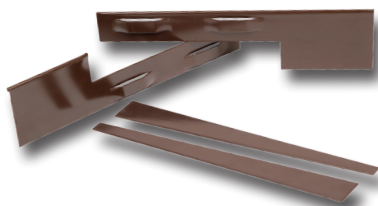

Diameter:..... 2'

Thickness:..... 14 GA, 12 GA, 11GA
3/16" or 1/4"

Finish:..... Available in all Finishes

Stake Type:..... Interlocking

COYOTE'S ARBOREDGE™

keeps trees healthy and separated from the rest of the yard, preventing soil erosion and damage to tree trunks.

Gives landscapes a beautiful look and feel!

CORNERS

Pre-formed, steel corner edging

Height:..... 4" or 6"

Length:..... 24"

Thickness:..... 14 GA, 12 GA, 11GA
3/16" or 1/4"

Finish:..... Available in all Finishes

Stake Type:..... Interlocking

Bent to a 90 degree corner at 12"

START & STOP

End pieces that create a finished look

Height:..... 4" or 6"

Length:..... 12"

Thickness:..... 14 GA, 12 GA, 11GA
3/16" or 1/4"

Finish:..... Available in all Finishes

Stake Type:..... Interlocking

Sturdier stake for deeper placement

COMING SOON! NEW EDGING SIZES

Offered in Raw, Plated (special order for Hot Dipped), Green, Black and Brown.

- 6" x 14 GA x 10' Roll-Top Punched Edging
- 4" x 11GA x 10' Punched Edging
- 6" x 11GA x 10' or 16' Heavy-Pocket Punched Edging (receives heavy duty 16" x 8ga stake)
- 6" x 3/16" x 10' or 16' Punched Edging
- 5" x 1/4" x 10' or 16' Punched Edging
- 6" x 1/4" x 10' or 16' Punched Edging