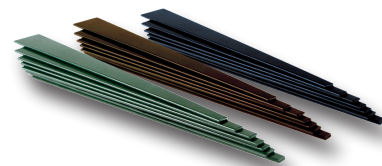

Gives landscapes a beautiful look and feel!

CORNERS

Pre-formed, steel corner edging

Height:..... 4" or 6"

Length:..... 24"

Thickness:..... 14 GA, 12 GA, 11GA
3/16" or 1/4"

Finish:..... Available in all Finishes

Stake Type:..... Interlocking

Bent to a 90 degree corner at 12"

START & STOP

End pieces that create a finished look

Height:..... 4" or 6"

Length:..... 12"

Thickness:..... 14 GA, 12 GA, 11GA
3/16" or 1/4"

Finish:..... Available in all Finishes

Stake Type:..... Interlocking

Pieces suited for either end of punched edging

14" STAKES

For areas that require a deeper stake

Height:..... Tapered

Length:..... 14"

Thickness:..... 14 GA

Finish:..... Available in all Finishes

Stake Type:..... Interlocking

Sturdier stake for deeper placement

COMING SOON! NEW EDGING SIZES

Offered in Raw, Plated (special order for Hot Dipped), Green, Black and Brown.

- 6" x 14 GA x 10' Roll-Top Punched Edging
- 4" x 11GA x 10' Punched Edging
- 6" x 11GA x 10' or 16' Heavy-Pocket Punched Edging (receives heavy duty 16" x 8ga stake)
- 6" x 3/16" x 10' or 16' Punched Edging
- 5" x 1/4" x 10' or 16' Punched Edging
- 6" x 1/4" x 10' or 16' Punched Edging